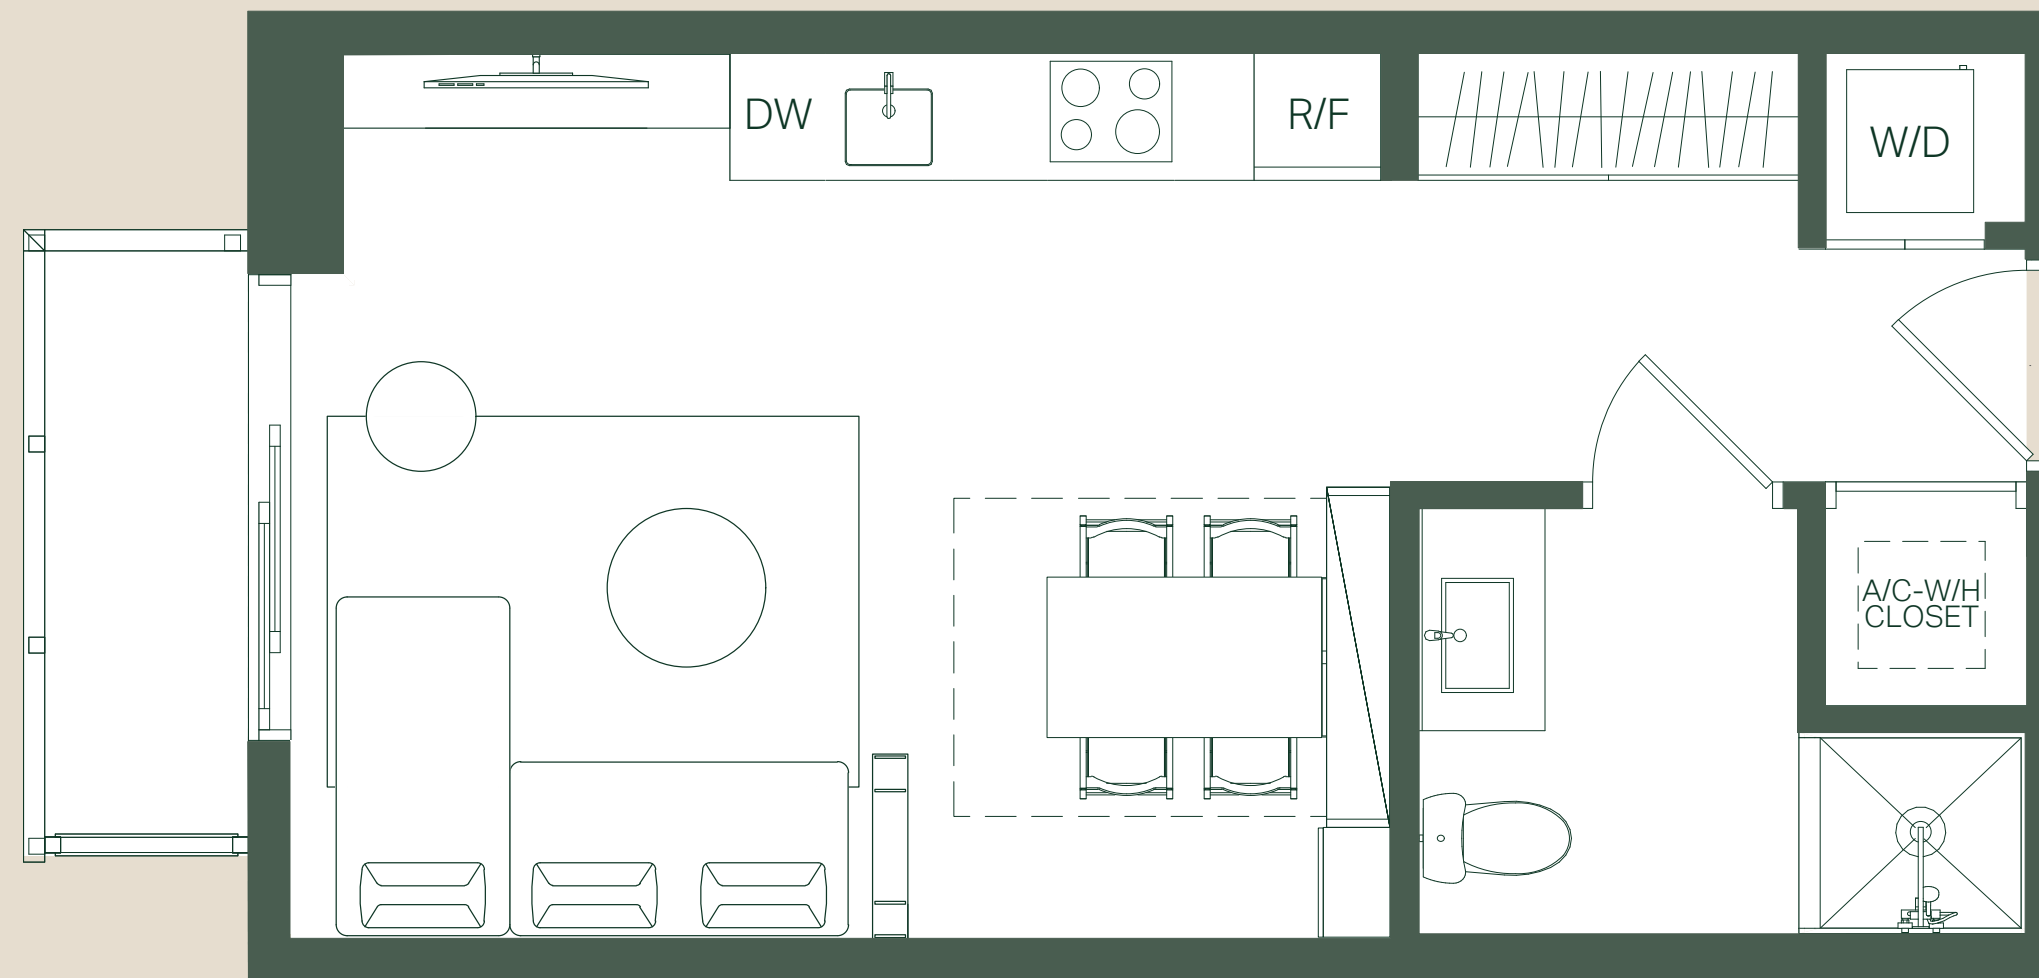

UNIT E

RESIDENCES
LINES 06, 07, 08, 14, 15, 16

STUDIO 1 BATHROOM

INTERIOR	402 SF	37 M ²
EXTERIOR	40 SF	4 M ²
TOTAL	442 SF	41 M²