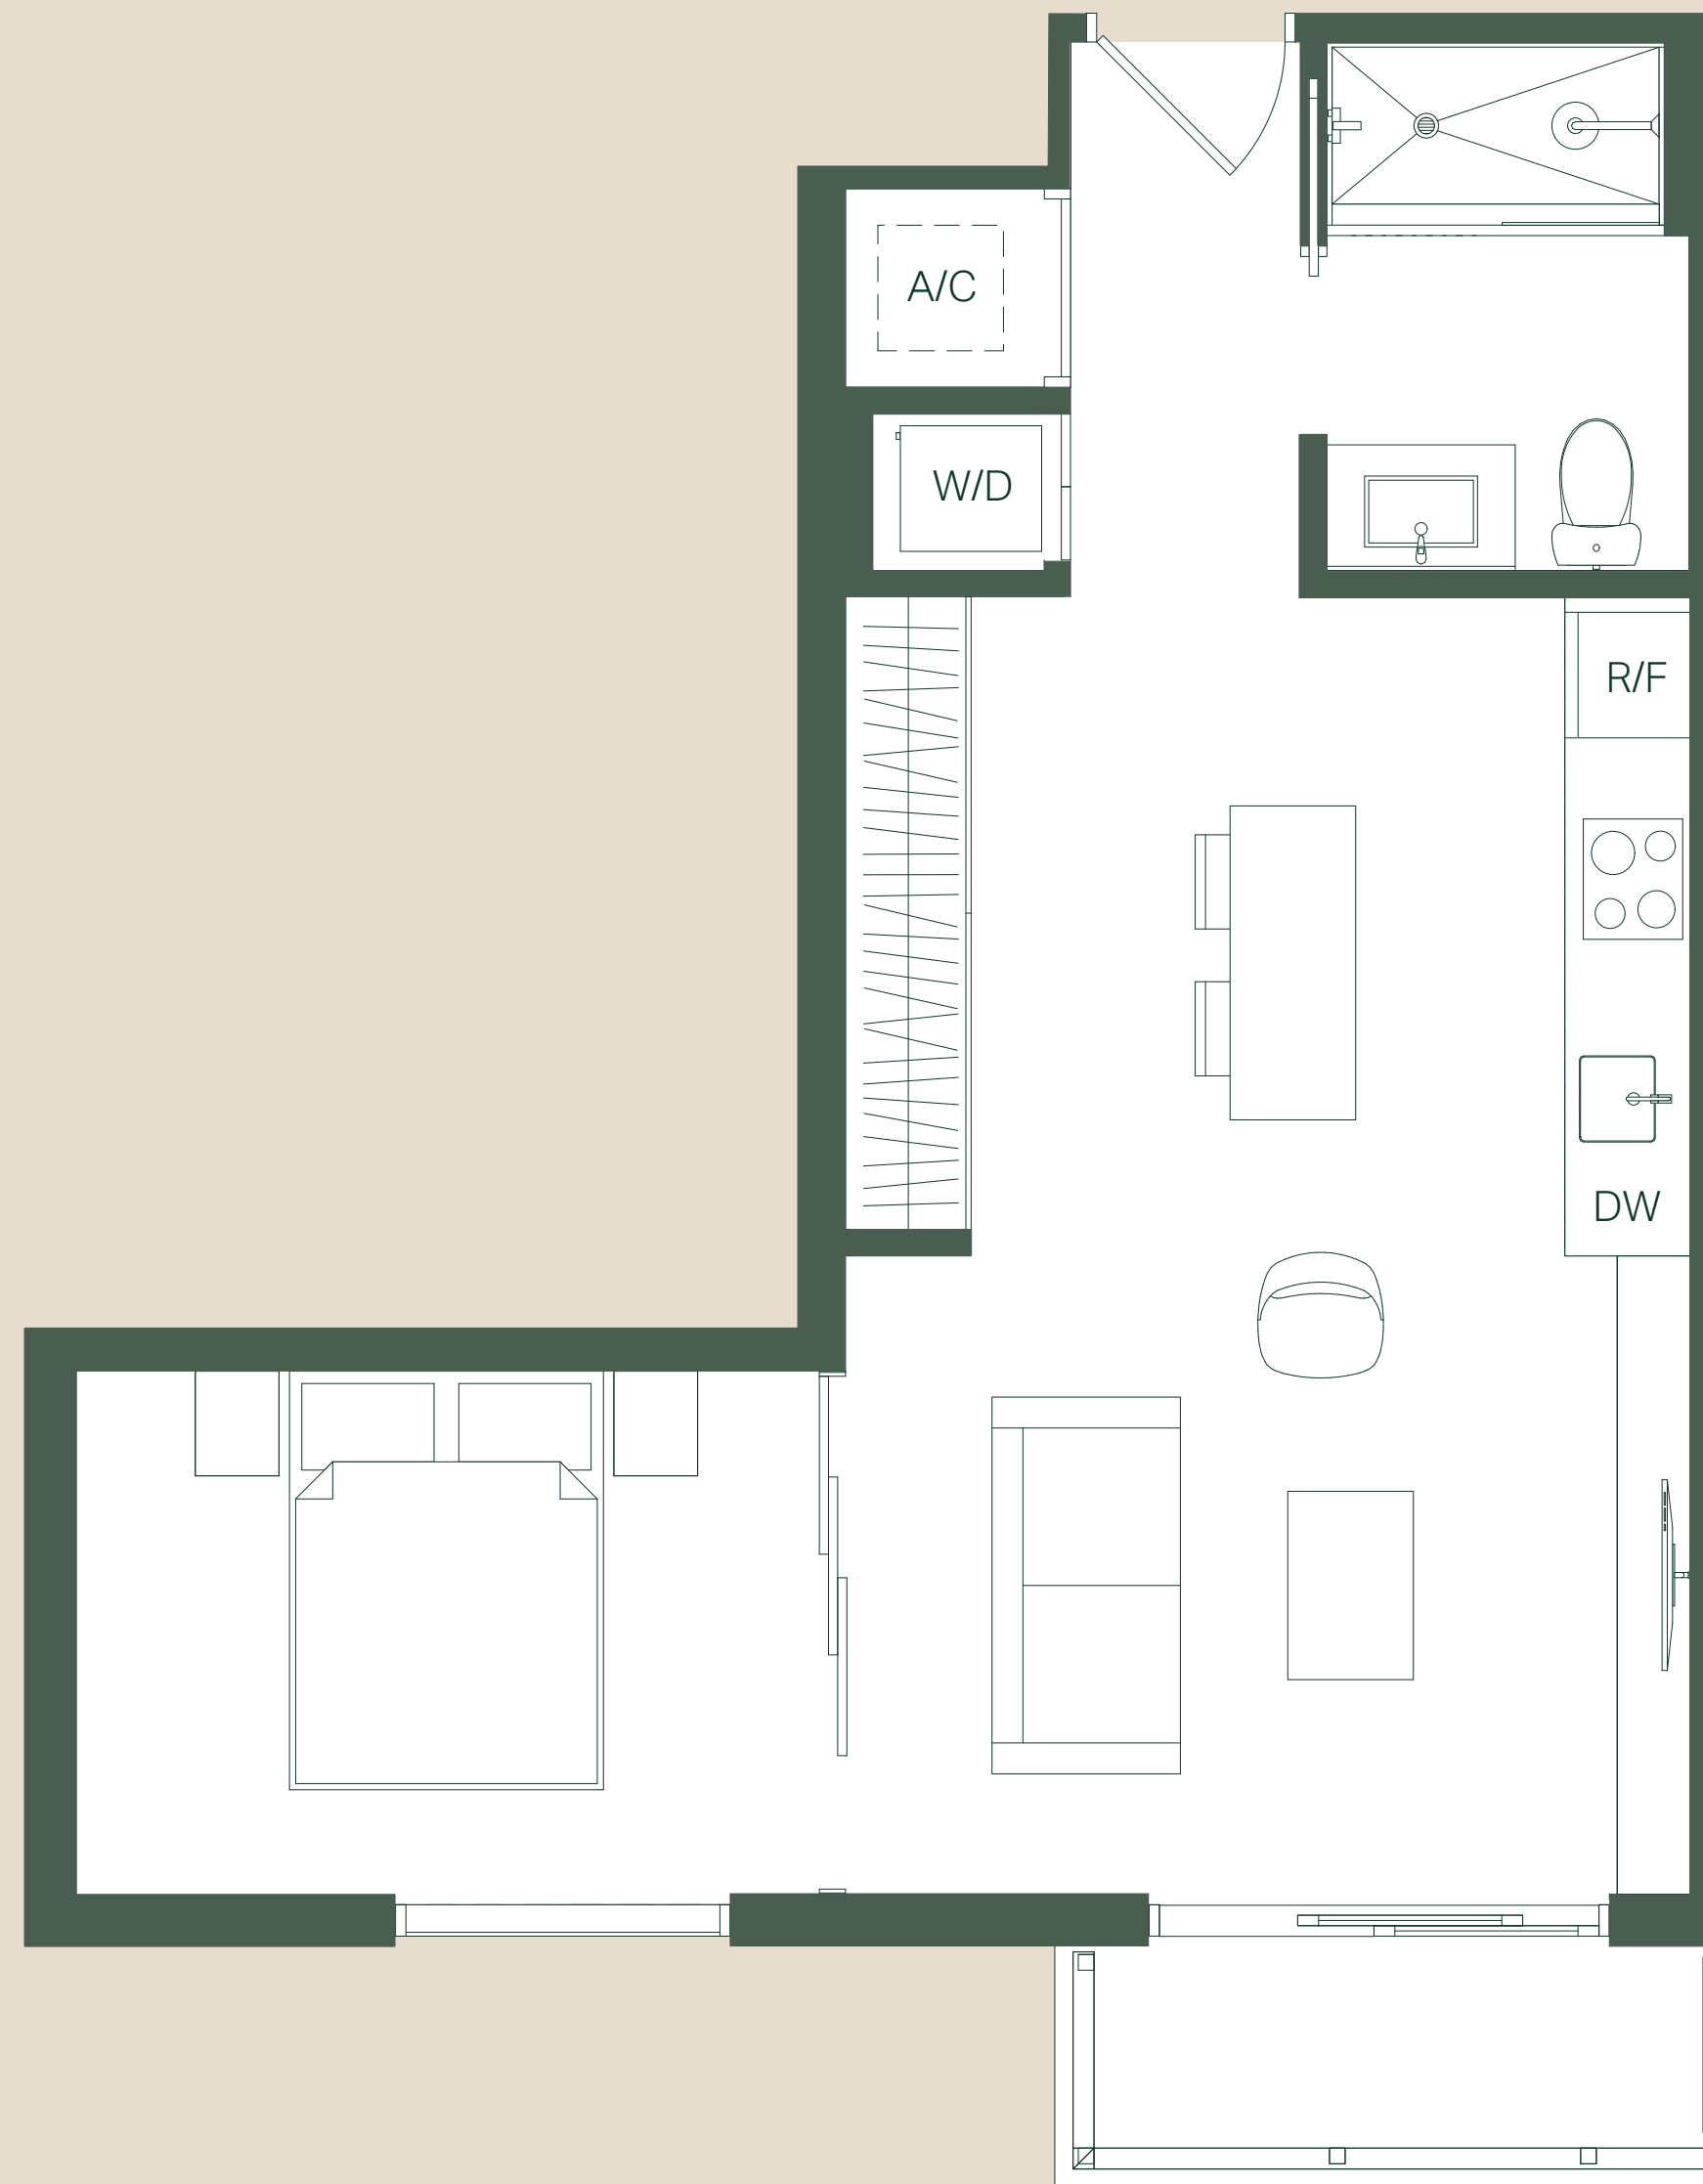

UNIT D

RESIDENCES
LINES 19, 22

JR. 1 BEDROOM
1 BATHROOM

INTERIOR	538 SF	50 M ²
EXTERIOR	40 SF	4 M ²
TOTAL	578 SF	54 M²